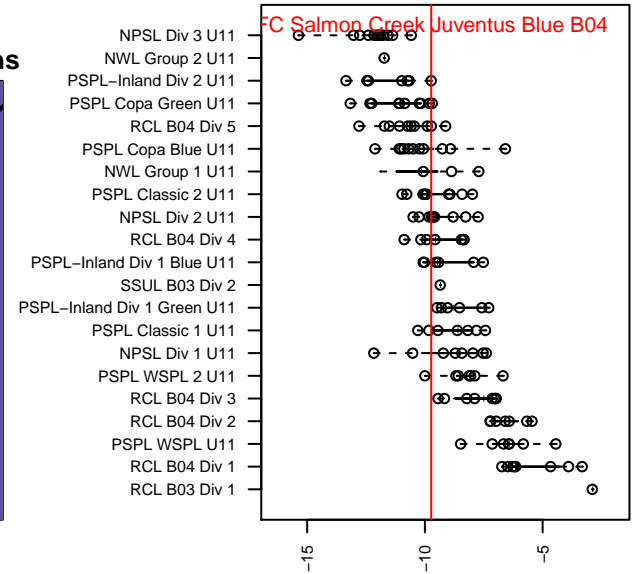

FC Salmon Creek Juventus Blue B04

Futbol Club Salmon Creek
 Salmon Creek, WA
 B04 total strength=276
 attack=0.24 defense=0.11
 fall league = PTT B04 Div 2 White

alt names used:
 FCSC B04 Juventus Blue
 FCSC B04 Blue
 FCSC B04 Juventus Blue

Venues played:
 2015 Clash At the Border Gold/Silver U11
 2015 Summer Slam U11
 2015 PTT B04 Division 2 White

FC Salmon Creek Juventus Blue B04
 Dots are actual minus expected GF (blue circles) and GA (red triangles).
 Blue line is smoothed change in attack strength. Red is smoothed change in defense strength.

**attack and defense variance (black dot)
relative to other teams
and top 10 in region**

**attack and defense rating
relative to others at age
and all opponents in last 13 months**

Performance relative to 13 month average